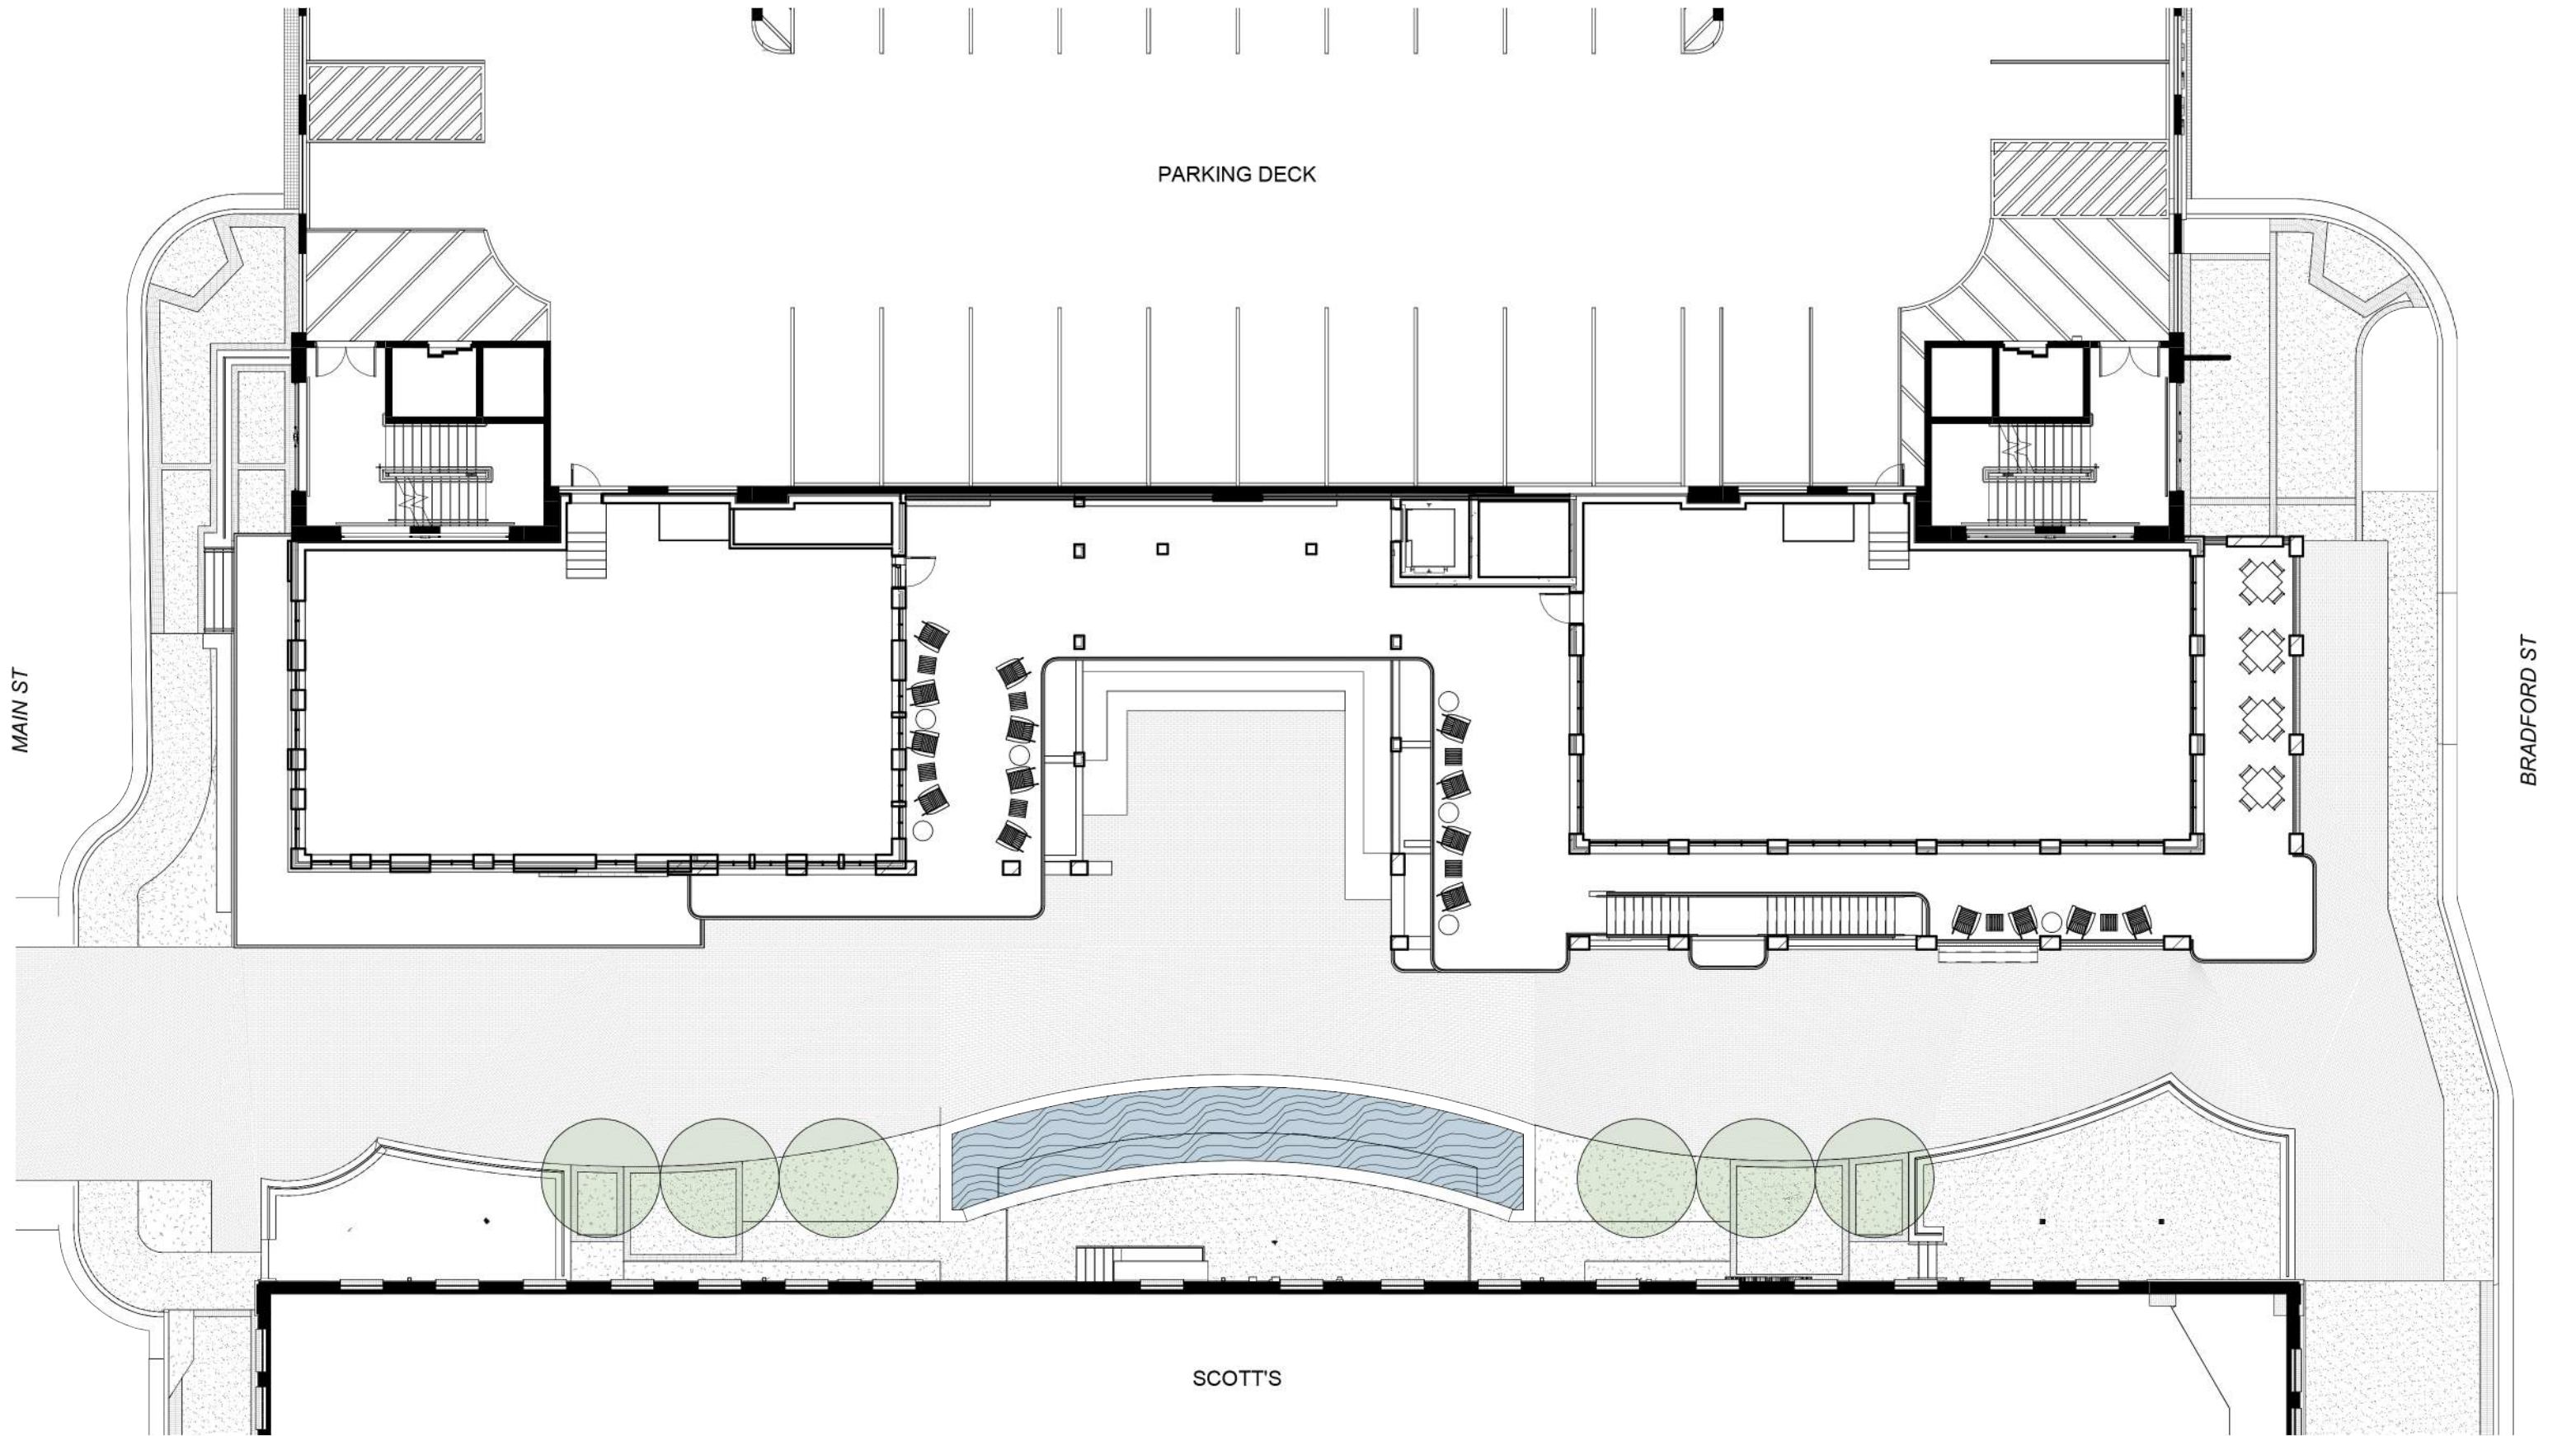

## Gainesville - Brenau Alley

11.04.22

NO Architecture - Lord Aeck Sargent  
**Gainesville - Brenau Alley**

11.04.22

NO Architecture - Lord Aeck Sargent  
**Gainesville - Brenau Alley**

11.04.22

SCALE: 1/16" = 1'-0"

NO Architecture - Lord Aeck Sargent  
**Gainesville - Brenau Alley**

11.04.22

SCALE: 1/16" = 1'-0"

GRADING SYSTEM 10.31.2022  
 LORD AECK SARGENT

NO Architecture - Lord Aeck Sargent