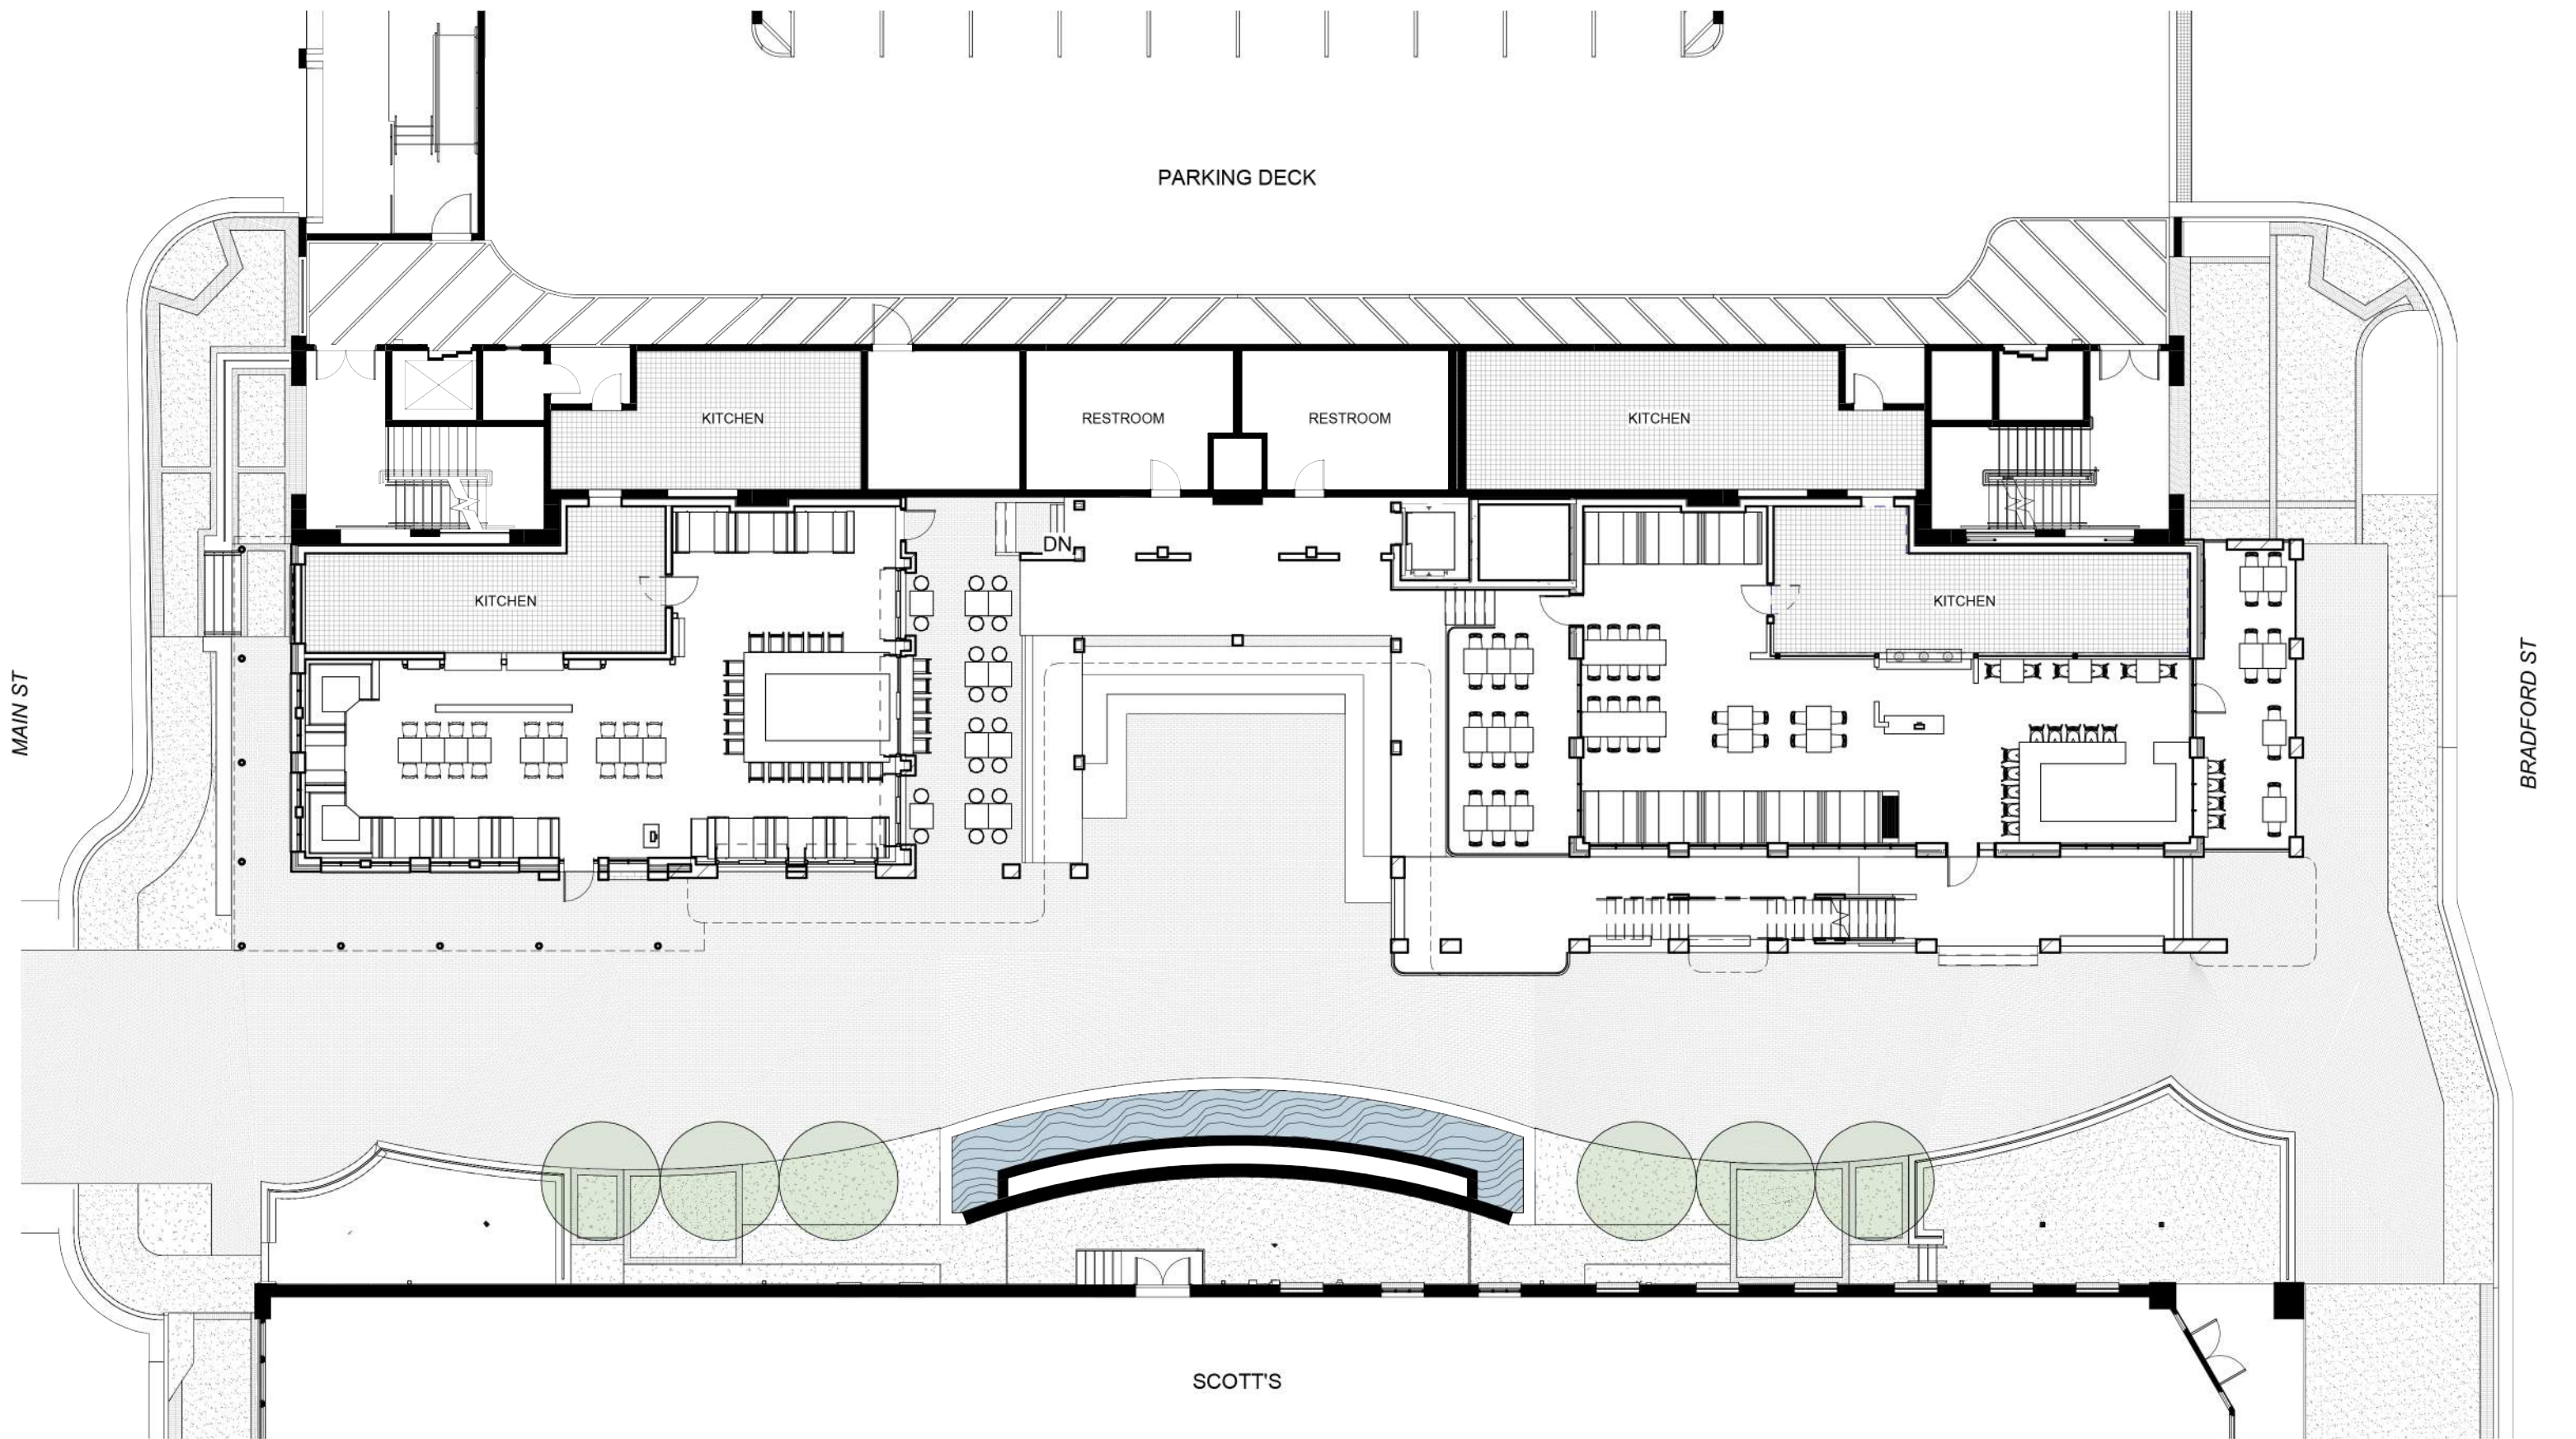

## Gainesville - Brenau Alley

11.04.22

NO Architecture - Lord Aeck Sargent  
**Gainesville - Brenau Alley**

11.04.22

NO Architecture - Lord Aeck Sargent  
**Gainesville - Brenau Alley**

11.04.22

SCALE: 1/16" = 1'-0"